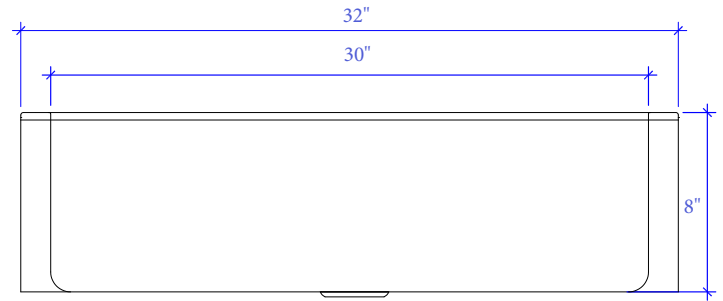

Lange Farmhouse Apron Copper Sink

Technical Specifications

- + Outer - 32" x 21.5" x 8"
- + Inner - 30" x 19" x 8"
- + Drain - Standard Kitchen Drain
- + Thickness - 17 Gauge

FRONT VIEW

TOP VIEW

Lifetime Warranty