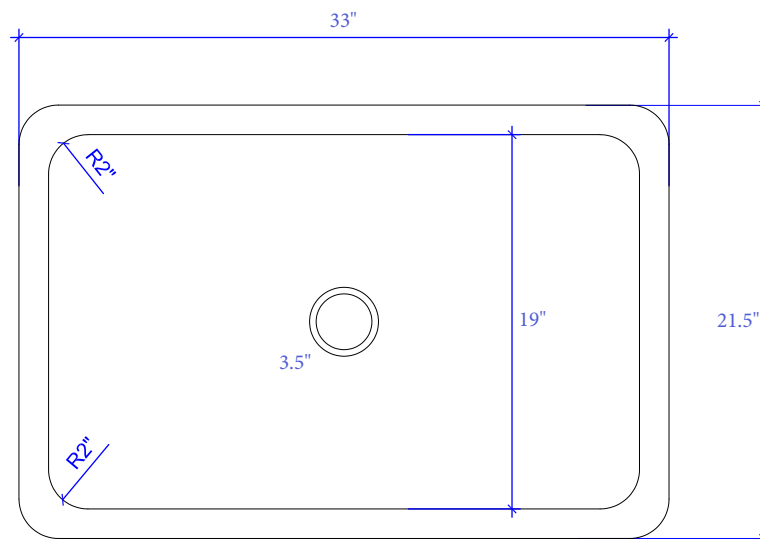

Lange Farmhouse Apron Copper Sink

Technical Specifications

- + Outer - 32" x 21.5" x 8"
- + Inner - 30" x 19" x 8"
- + Drain - Standard Kitchen Drain
- + Thickness - 17 Gauge

FRONT VIEW

TOP VIEW

Lifetime Warranty