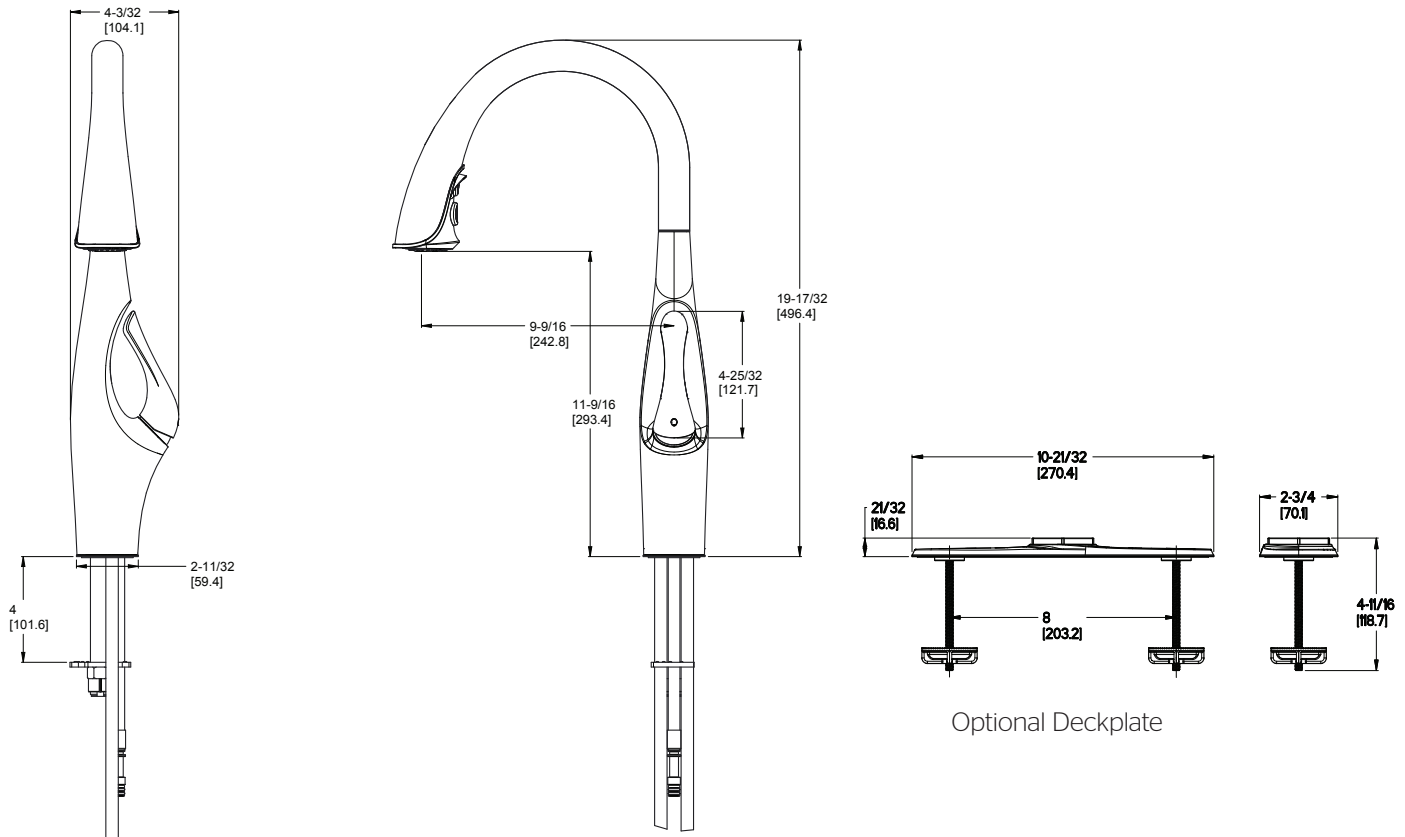

Pull Down Kitchen Faucet

- GT529-IHC Finish(C)
- GT529-IHB Finish(B)
- GT529-IHK Finish(K)

Specifications

Features

- 1.8 GPM Flow Rate
- 3 Function Pull-Down Sprayer (Pause, Spray, Stream)
- Concealed Sprayhead
- High Arc Spout
- Optional Soap Dispenser
- Optional Deckplate
- Pforever Seal Ceramic Disc Valves
- Pforever Warranty®

Code Compliance

Pfister products are designed and manufactured in compliance with the following standards and codes:

- IAPMO Certified
- CSA B125 Certified
- ASME A112.18.1
- NSF 61/9 Annex G (Low lead)
- Cal Green Compliant
- ADA Compliant-ANSI A117.1 (Lever handles only)

Dimensions

Ø1-3/8 Min to Ø1-1/2 Max. Deck Hole Openings