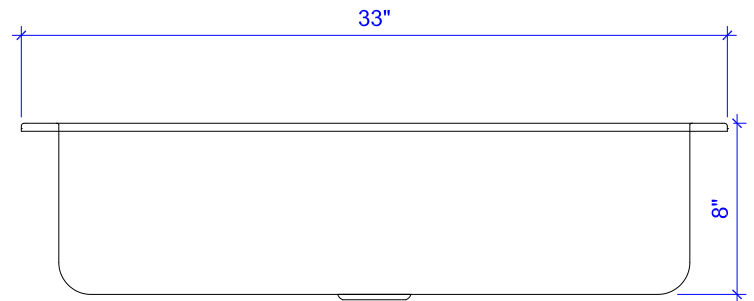

Angelico Drop-In Copper Sink

Model # [SK101-33AC-4](#)

33" x 22" x 8"

Features

- + Drop In
- + Handmade 17 Gauge Copper
- + Antique Copper Finish
- + Lifetime Warranty

[SK101 - 33AC-4](#)

[SK101-33AC-4](#)

Product Pairing Suggestions

Angelico Drop-In Copper Sink

Technical Specifications

- + Outer - 33" x 22" x 8"
- + Inner - 31" x 17" x 8"
- + Drain - Standard Kitchen Drain
- + Thickness - 17 Gauge

FRONT VIEW

TOP VIEW

Lifetime Warranty