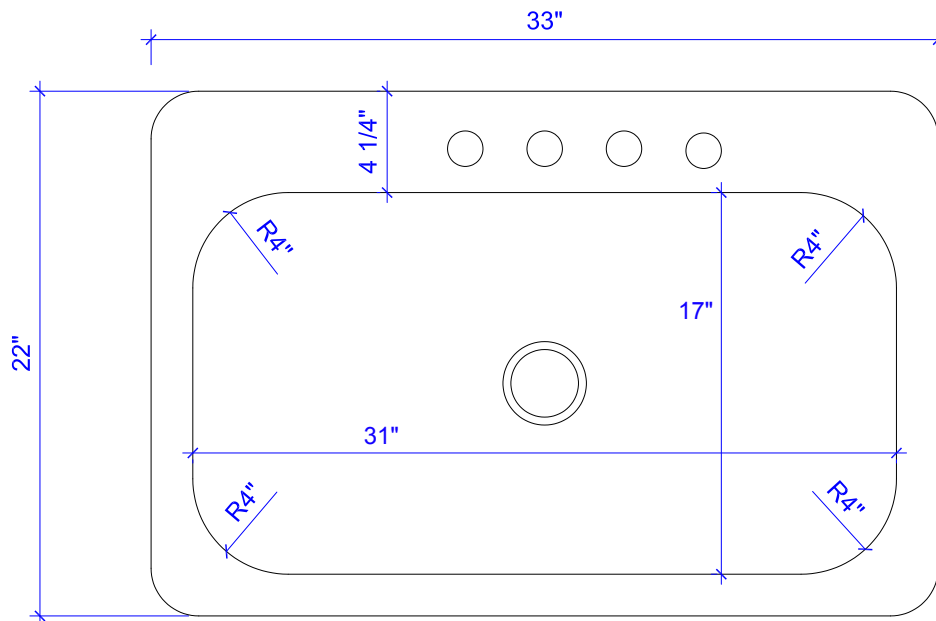

Angelico Drop-In Copper Sink

Model # [SK101-33AC-4](#)

33" x 22" x 8"

Features

- + Drop In
- + Handmade 17 Gauge Copper
- + Antique Copper Finish
- + Lifetime Warranty

[SK101 - 33AC-4](#)

[SK101-33AC-4](#)

Product Pairing Suggestions

Angelico Drop-In Copper Sink

Technical Specifications

- + Outer - 33" x 22" x 8"
- + Inner - 31" x 17" x 8"
- + Drain - Standard Kitchen Drain
- + Thickness - 17 Gauge

FRONT VIEW

TOP VIEW

Lifetime Warranty