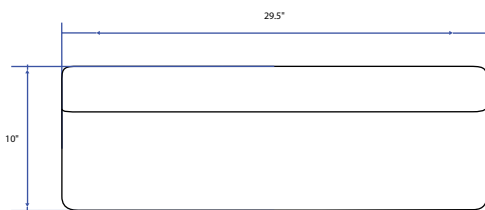

Wheatley Reversible Fireclay Farmhouse Sink

SINKOLOGY™

Technical Specifications

- + Outer - 29.5" x 19.5" x 10"
- + Inner - 27.75" x 17.25" x 9"
- + Weight - 100 lbs
- + Drain - 3.5" diameter

FRONT VIEW: FLUTED APRON