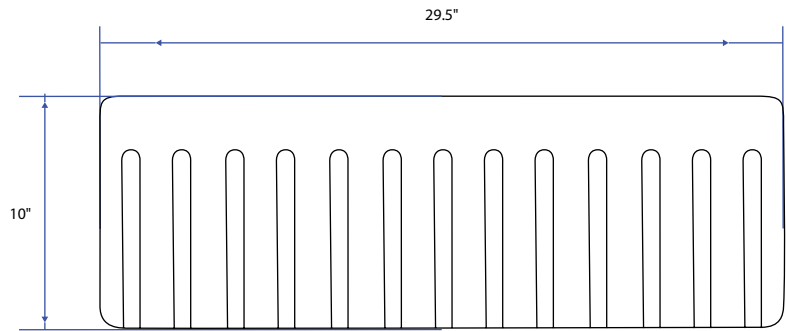

Wheatley Reversible Fireclay Farmhouse Sink

SINKOLOGY™

Technical Specifications

- + Outer - 29.5" x 19.5" x 10"
- + Inner - 27.75" x 17.25" x 9"
- + Weight - 100 lbs
- + Drain - 3.5" diameter

FRONT VIEW: FLUTED APRON