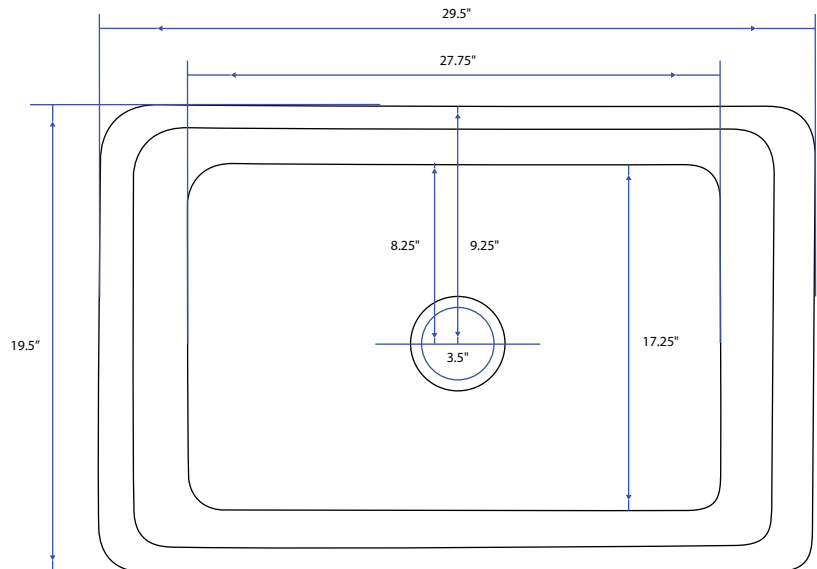

TOP VIEW

Lifetime Warranty

All Sinkology products come with a lifetime warranty.
You won't need it, but it's there.

CustomerService@Sinkology.com | 866.915.3003