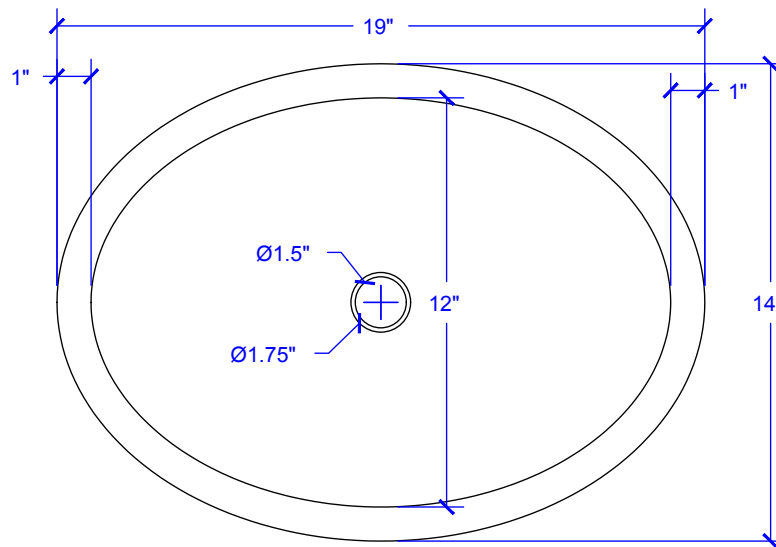

Pauling Drop-In / Undermount Copper Sink

Model # [SB202-19SC](#)

19" x 14" x 5.5"

Features

- + Drop In / Undermount
- + Handmade 18 Gauge Copper
- + Hammered Aged Copper Finish
- + Dual-Flex Rim
- + Lifetime Warranty

Pauling Drop-In / Undermount Copper Sink

Technical Specifications

- + Outer - 19" x 14" x 5.5"
- + Inner - 17" x 12" x 5.25"
- + Drain - Standard Bath Drain, Non Overflow
- + Thickness - 18 Gauge

FRONT VIEW