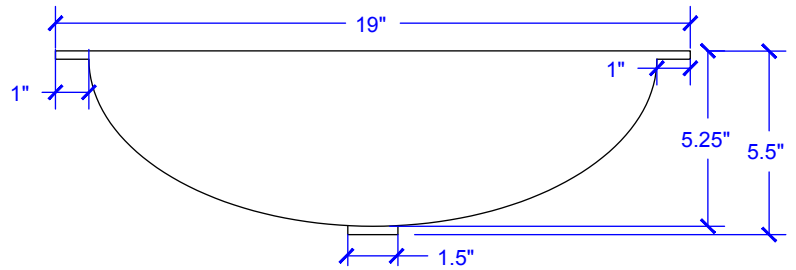

Pauling Drop-In / Undermount Copper Sink

Model # [SB202-19SC](#)

19" x 14" x 5.5"

Features

- + Drop In / Undermount
- + Handmade 18 Gauge Copper
- + Hammered Aged Copper Finish
- + Dual-Flex Rim
- + Lifetime Warranty

Pauling Drop-In / Undermount Copper Sink

Technical Specifications

- + Outer - 19" x 14" x 5.5"
- + Inner - 17" x 12" x 5.25"
- + Drain - Standard Bath Drain, Non Overflow
- + Thickness - 18 Gauge

FRONT VIEW