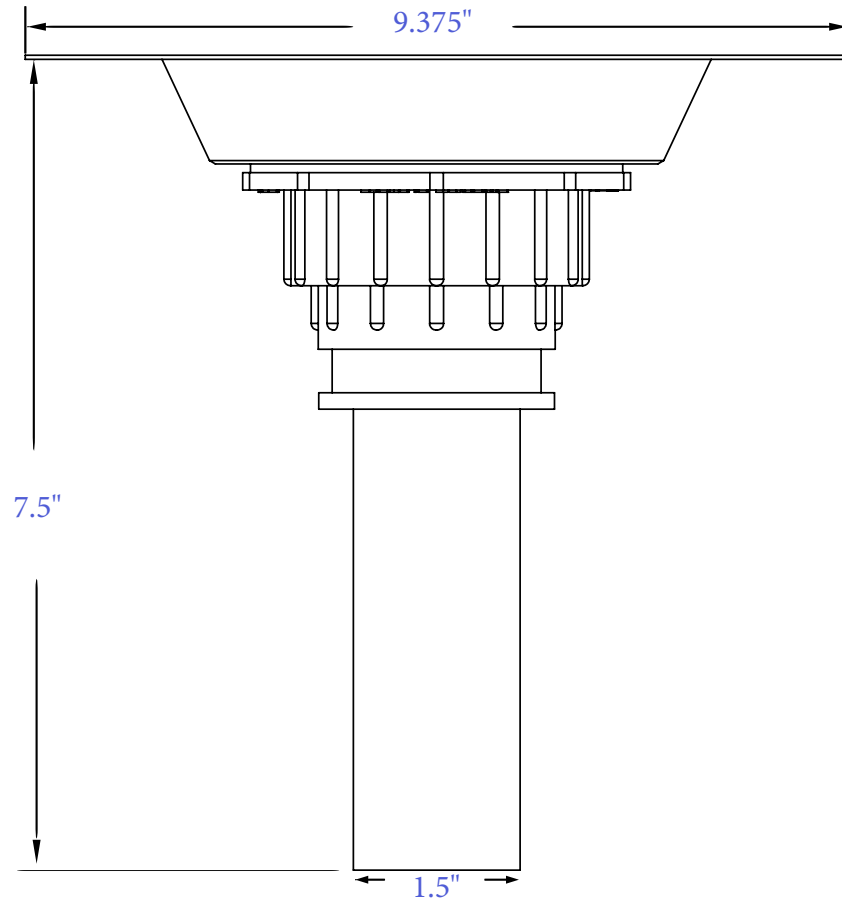

Copper Bathtub Rough-In Kit

Lifetime Warranty

All Sinkology products come with a lifetime warranty. You won't need it, but it's there.

CustomerService@Sinkology.com | 866.915.3003