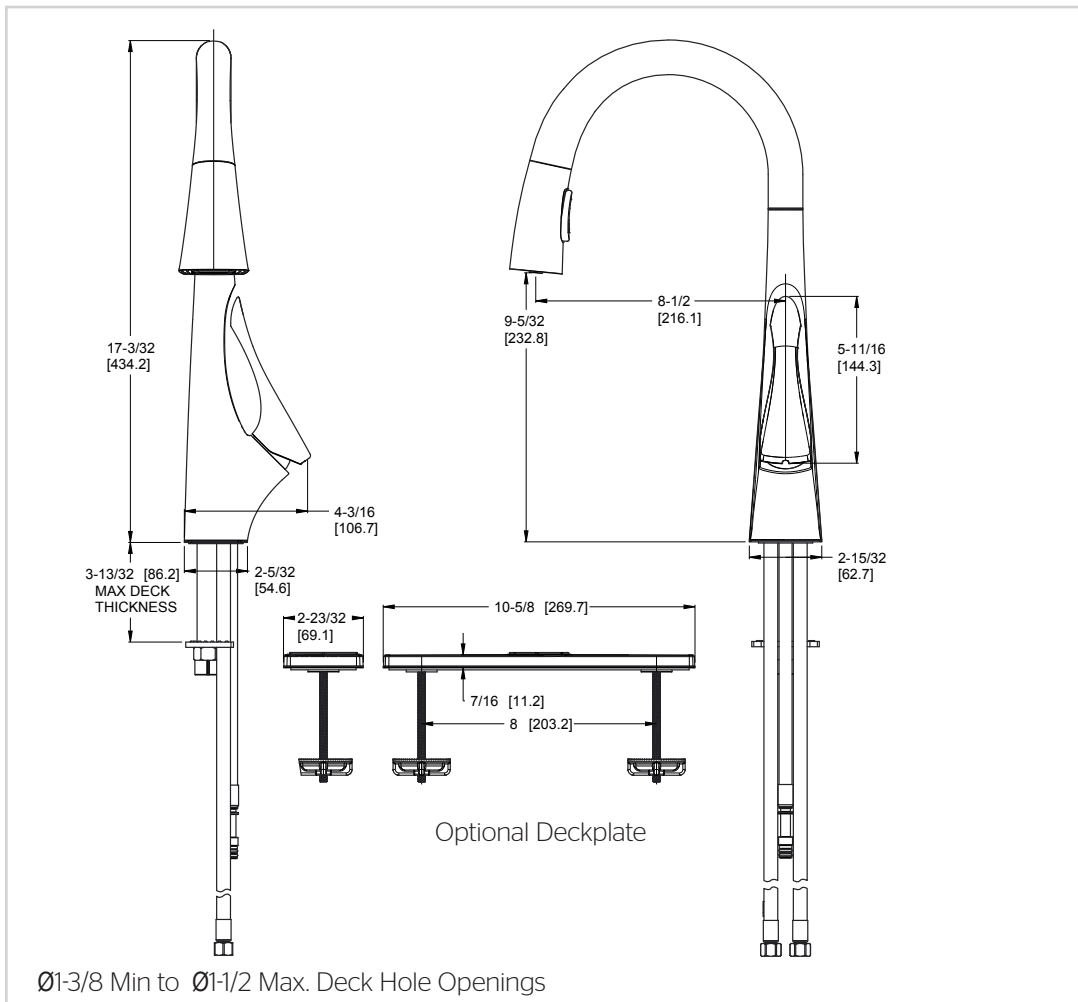

Venturi™ Pull-Down Kitchen Faucet

- *F529-7VNC Finish(C)
- F529-7VNGS Finish(GS)
- *International Only

- Unique Ribbon Water Flow Pattern
- Spot Defense
- Accudock™ Sprayhead Docking

Specifications

Features

- 1.8 GPM Flow Rate
- Unique Ribbon Water Flow Pattern
- Spot Defense Finish which Resists Spots and Fingerprints (GS Finish Only)
- 1, 2, 3, or 4-Hole Installation; Deck Plate or Single Hole Mounting Option
- 2 Function Pull-Down Sprayer
- 360° Rotating Spout
- Accudock™ Sprayhead Docking
- Forward Handle Operation
- Mounting Hardware Included
- Nylon Flex-Line Supply Lines
- Pfast Connect
- PVD Finish(S Finish Only)
- Soap Dispenser
- Quick Install Tool
- TiteSeal™ Deckplate
- Pforever Seal Ceramic Disc Valve
- Pforever Warranty®

Dimensions

Top Filling Soap Dispenser

36 Inch Supply Lines with 3/8 Female Compression Brass Connections