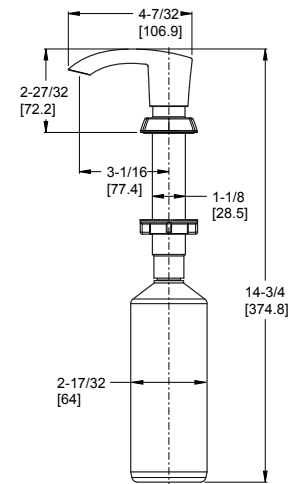

- 1.8 GPM Flow Rate
- Unique Ribbon Water Flow Pattern
- Spot Defense Finish which Resists Spots and Fingerprints (GS Finish Only)
- 1, 2, 3, or 4-Hole Installation; Deck Plate or Single Hole Mounting Option
- 2 Function Pull-Down Sprayer
- 360° Rotating Spout
- Accudock™ Sprayhead Docking
- Forward Handle Operation
- Mounting Hardware Included
- Nylon Flex-Line Supply Lines
- Pfast Connect
- PVD Finish(S Finish Only)
- Soap Dispenser
- Quick Install Tool
- TiteSeal™ Deckplate
- Pforever Seal Ceramic Disc Valve
- Pforever Warranty®

Dimensions

Top Filling Soap Dispenser

36 Inch Supply Lines with 3/8 Female Compression Brass Connections