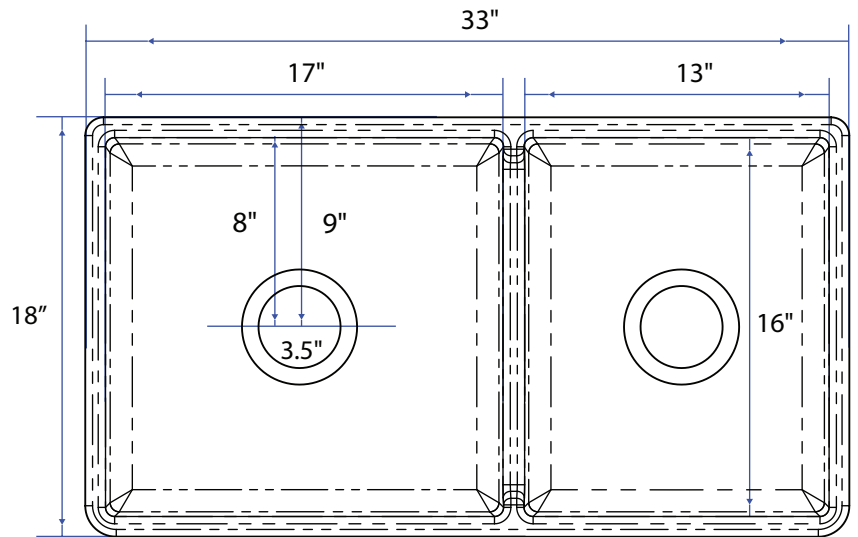

## Technical Specifications

- + Outer - 33" x 18" x 10"
- + Inner - 31" x 16" x 9"
- + Weight - 100 lbs
- + Drain - 3.5" diameter
- + Cabinet Size - 36" minimum

FRONT VIEW: SMOOTH APRON

TOP VIEW