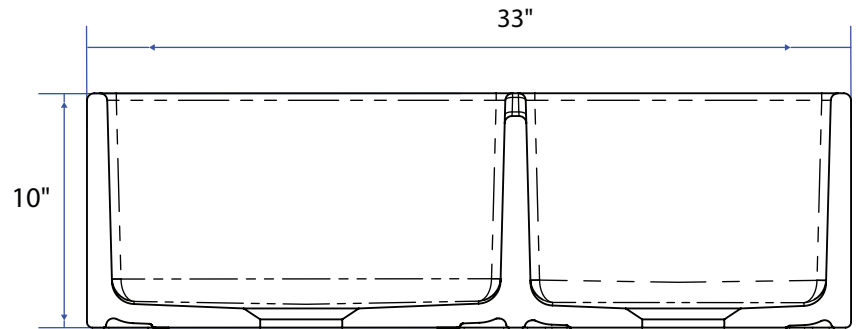

## Technical Specifications

- + Outer - 33" x 18" x 10"
- + Inner - 31" x 16" x 9"
- + Weight - 100 lbs
- + Drain - 3.5" diameter
- + Cabinet Size - 36" minimum

FRONT VIEW: SMOOTH APRON

TOP VIEW