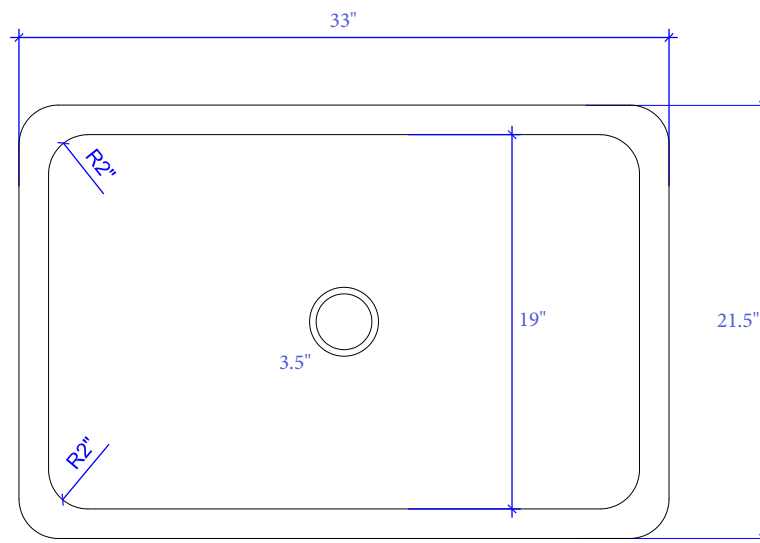

Lange Farmhouse Apron Copper Sink

Technical Specifications

- + Outer - 32" x 21.5" x 8"
- + Inner - 30" x 19" x 7.25"
- + Drain - Standard Kitchen Drain
- + Thickness - 17 Gauge

FRONT VIEW

TOP VIEW

Lifetime Warranty