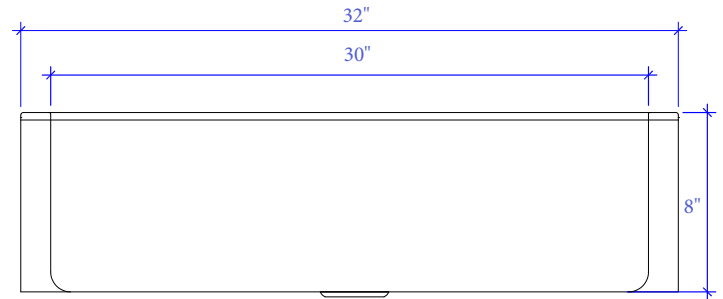

Lange Farmhouse Apron Copper Sink

Technical Specifications

- + Outer - 32" x 21.5" x 8"
- + Inner - 30" x 19" x 7.25"
- + Drain - Standard Kitchen Drain
- + Thickness - 17 Gauge

FRONT VIEW

TOP VIEW

Lifetime Warranty