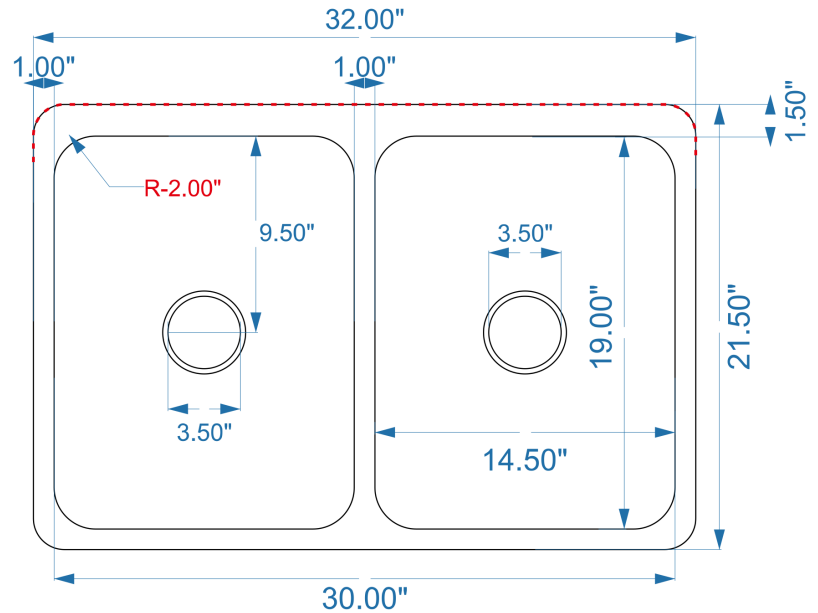

## Technical Specifications

- + Outer - 32" x 21.5" x 8"
- + Inner - 31" x 17" x 7.25"
- + Weight - 29 lbs
- + Drain - 3.5" diameter
- + Cabinet Size - 36" minimum

TOP VIEW

SIDE VIEW

FRONT VIEW