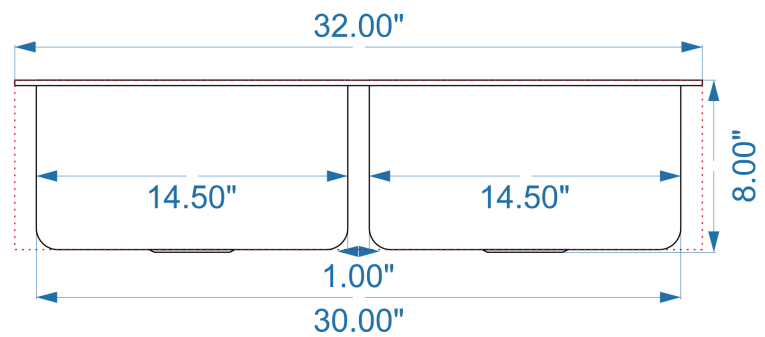

## Technical Specifications

- + Outer - 32" x 21.5" x 8"
- + Inner - 31" x 17" x 7.25"
- + Weight - 29 lbs
- + Drain - 3.5" diameter
- + Cabinet Size - 36" minimum

TOP VIEW

SIDE VIEW

FRONT VIEW