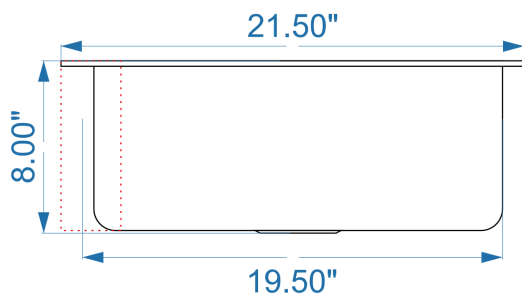

## Technical Specifications

- + Outer - 32" x 21.5" x 8"
- + Inner - 31" x 17" x 7.25"
- + Weight - 29 lbs
- + Drain - 3.5" diameter
- + Cabinet Size - 36" minimum

TOP VIEW

SIDE VIEW

FRONT VIEW