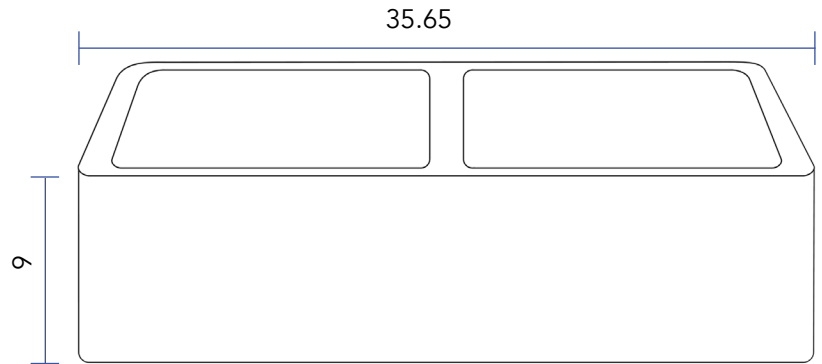

Moran 36" Double Bowl Copper Farmhouse Sink

SINKOLOGY®

Model #SK311-36AC

35.65" x 22" x 9"

Features

- + The Moran is part of Sinkology's VENTURE Collection of farmhouse-style antique copper kitchen sinks that come in a variety of layouts and bowl options.
- + The Moran is handcrafted with pure 16-gauge solid copper, a beautiful material that is both durable enough for daily use and beautiful enough to be the showcase of your kitchen's design.
- + The Moran's two bowls are equally sized and 9" deep, offering plenty of space for soaking and stacking dishes on the side and rinsing and cleaning on the other.
- + The Moran can be installed as either a drop-in kitchen sink or undermount kitchen sink, offering flexible options for achieving the classic farmhouse style look in your home's kitchen.
- + The Moran comes with Sinkology's Everyday Promise lifetime warranty.
- + Delivered with pre-installed sound-dampening pads on all sides, the Moran is designed to meet the needs of a busy household by minimizing noises and maximizing functionality.

Moran 36" Double Bowl Copper Farmhouse Sink

SINKOLOGY®

Technical Specifications

- + Outer - 35.65" x 22" x 9"
- + Inner - 15" x 18" x 8.8"
- + Weight - 39 lbs
- + Drain - 3.5" diameter
- + Cabinet Size - 36" minimum