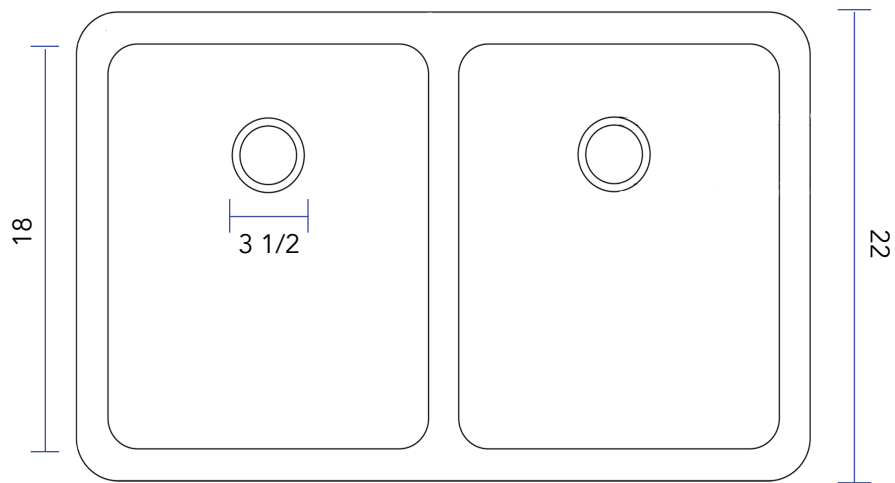

15
18
22
3 1/2
TOP VIEW

Lifetime Warranty

All Sinkology products come with our Everyday Promise Lifetime Warranty. You won't need it, but it's there.

CustomerService@Sinkology.com | 866.915.3003