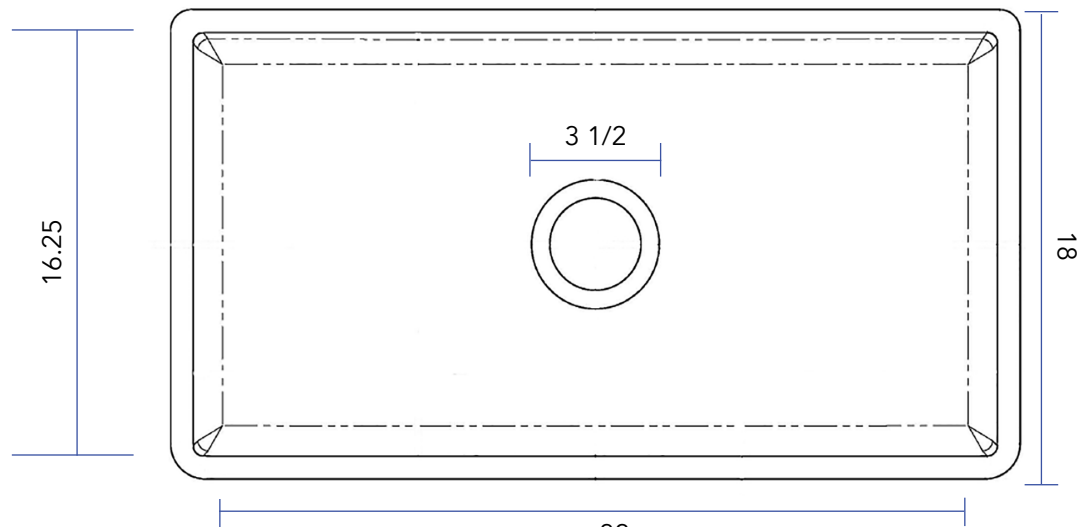

TOP VIEW

Lifetime Warranty

All Sinkology products come with our Everyday Promise Lifetime Warranty. You won't need it, but it's there.

CustomerService@Sinkology.com | 866.915.3003