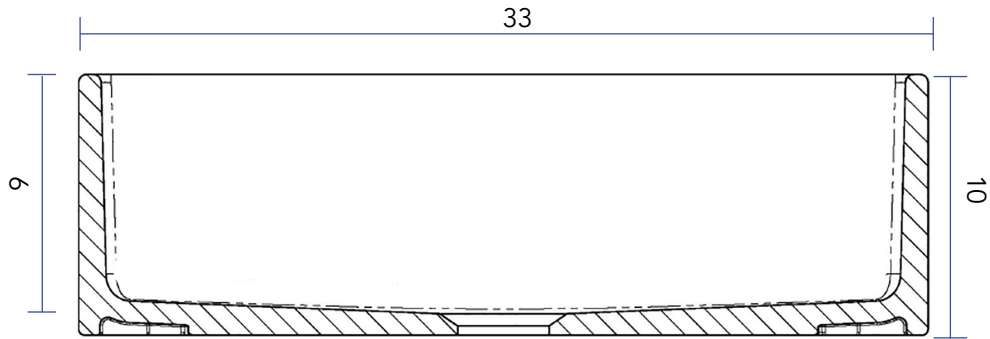

Ward Farmhouse Apron-Front Fireclay 33"

SINKOLOGY®

Technical Specifications

- + Outer - 33" x 18" x 10"
- + Inner - 32" x 16.25" x 9"
- + Weight - 94 lbs
- + Drain - 3.5" diameter
- + Cabinet Size - 36" minimum