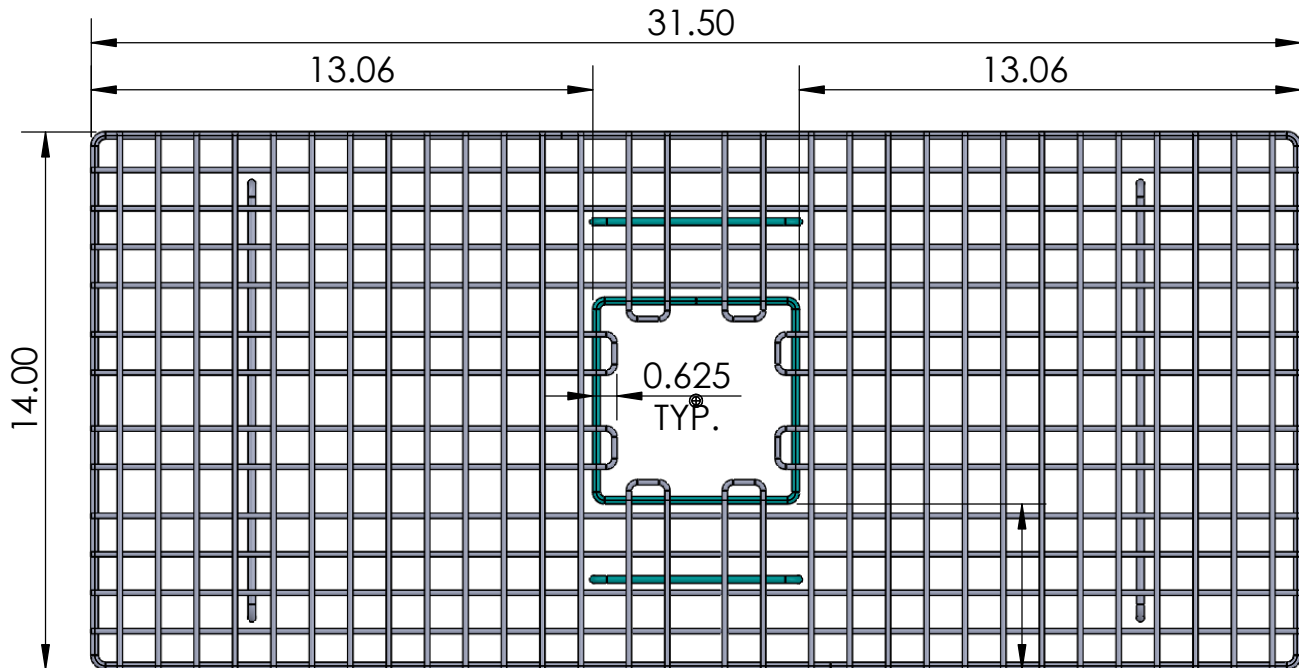

Wagner Stainless Steel Kitchen Sink Bottom Grid

SINKOLOGY®

Lifetime Warranty

All Sinkology products come with our Everyday Promise Lifetime Warranty. You won't need it, but it's there.

CustomerService@Sinkology.com | 866.915.3003