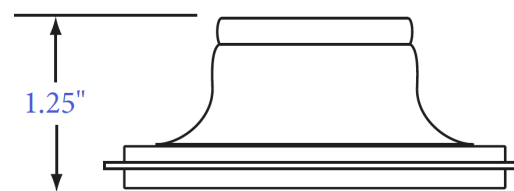

3.5" Kitchen Basket Strainer Drain in Stainless Steel

SINKOLOGY®

Technical Specifications

+ Dimensions: 4.5" x 4.5" x 2.5"

+ Drain size: 3.5"

Lifetime Warranty

All Sinkology products come with our Everyday Promise Lifetime Warranty. You won't need it, but it's there.