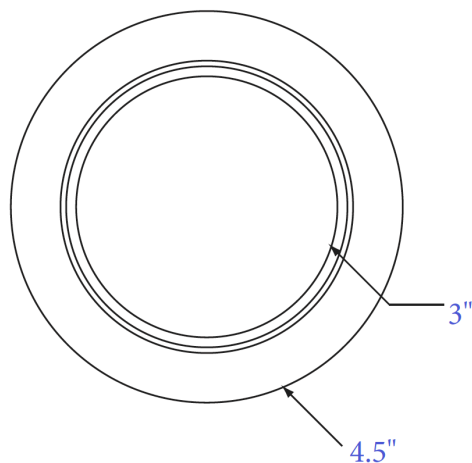

3.5" Kitchen Basket Strainer Drain in Stainless Steel

SINKOLOGY®

Technical Specifications

+ Dimensions: 4.5" x 4.5" x 2.5"

+ Drain size: 3.5"

Lifetime Warranty

All Sinkology products come with our Everyday Promise Lifetime Warranty. You won't need it, but it's there.