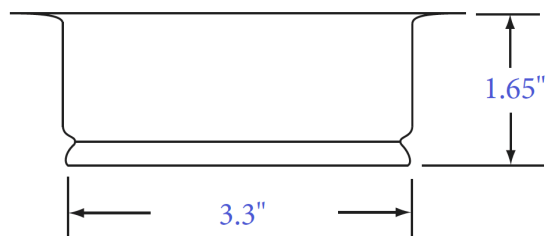

3.5" Kitchen Basket Strainer Drain in Stainless Steel

SINKOLOGY®

Technical Specifications

+ Dimensions: 4.5" x 4.5" x 2.5"

+ Drain size: 3.5"

Lifetime Warranty

All Sinkology products come with our Everyday Promise Lifetime Warranty. You won't need it, but it's there.