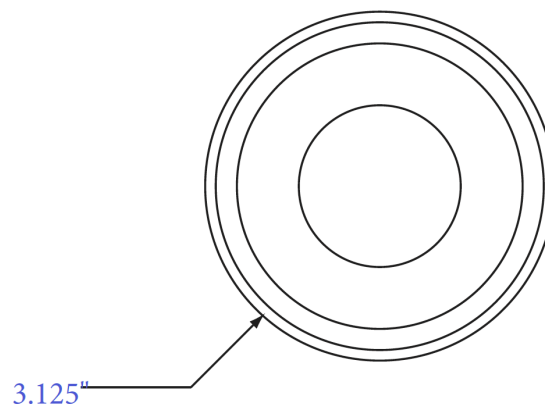

3.5" Kitchen Basket Strainer Drain in Stainless Steel

SINKOLOGY®

Technical Specifications

+ Dimensions: 4.5" x 4.5" x 2.5"

+ Drain size: 3.5"

Lifetime Warranty

All Sinkology products come with our Everyday Promise Lifetime Warranty. You won't need it, but it's there.