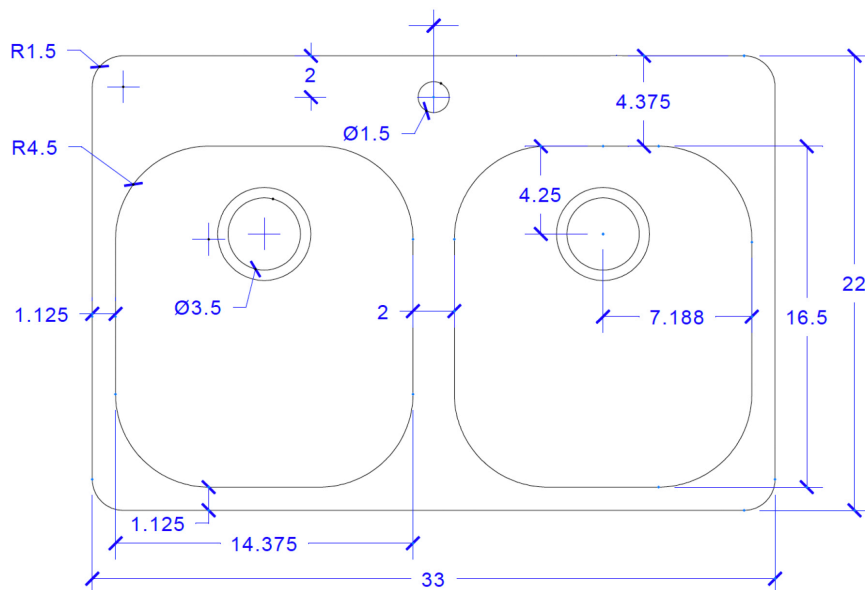

SINKOLOGY®

Technical Specifications

- + Outer - 33" x 22" x 9"
- + Bowl Dimensions - 14.5" x 16.5" x 9"
- + Drain - 3.5" diameter
- + Cabinet Size - 36" minimum

TOP VIEW

FRONT VIEW

Lifetime Warranty

All Sinkology products come with our Everyday Promise Lifetime Warranty. You won't need it, but it's there.