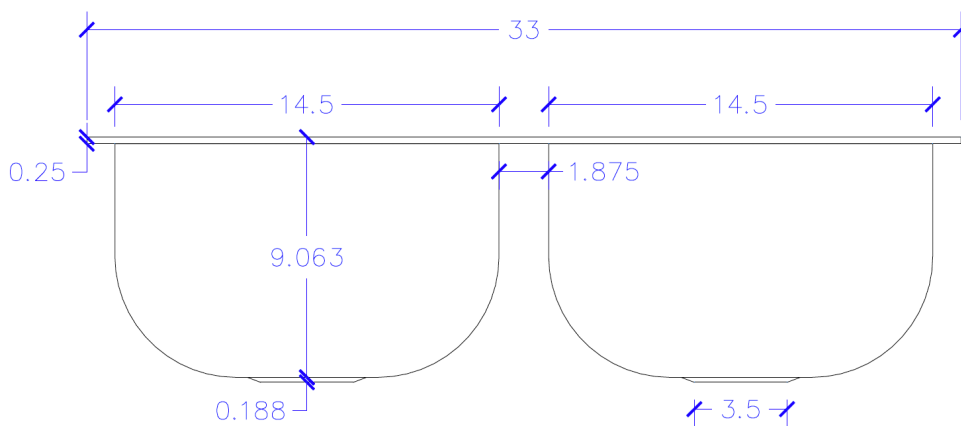

SINKOLOGY®

Technical Specifications

- + Outer - 33" x 22" x 9"
- + Bowl Dimensions - 14.5" x 16.5" x 9"
- + Drain - 3.5" diameter
- + Cabinet Size - 36" minimum

TOP VIEW

FRONT VIEW

Lifetime Warranty

All Sinkology products come with our Everyday Promise Lifetime Warranty. You won't need it, but it's there.