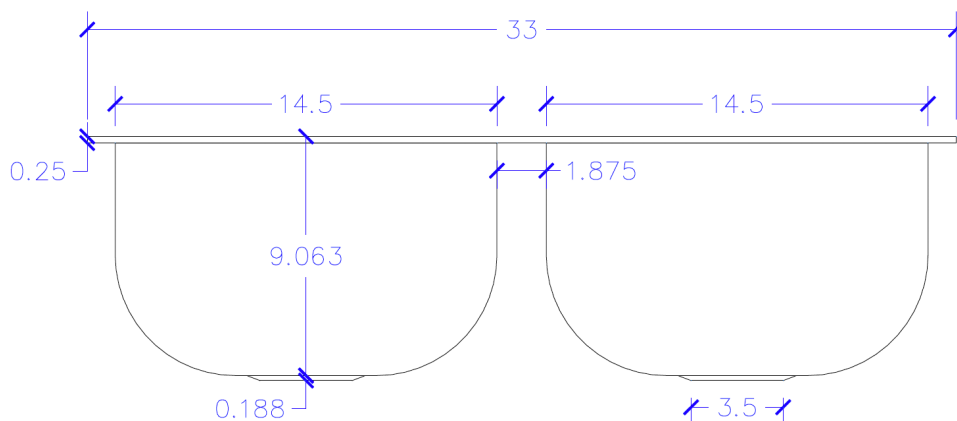

## Technical Specifications

- + Outer - 33" x 22" x 9"
- + Bowl Dimensions -  
14.5" x 16.5" x 9"
- + Drain - 3.5" diameter
- + Cabinet Size - 36" minimum