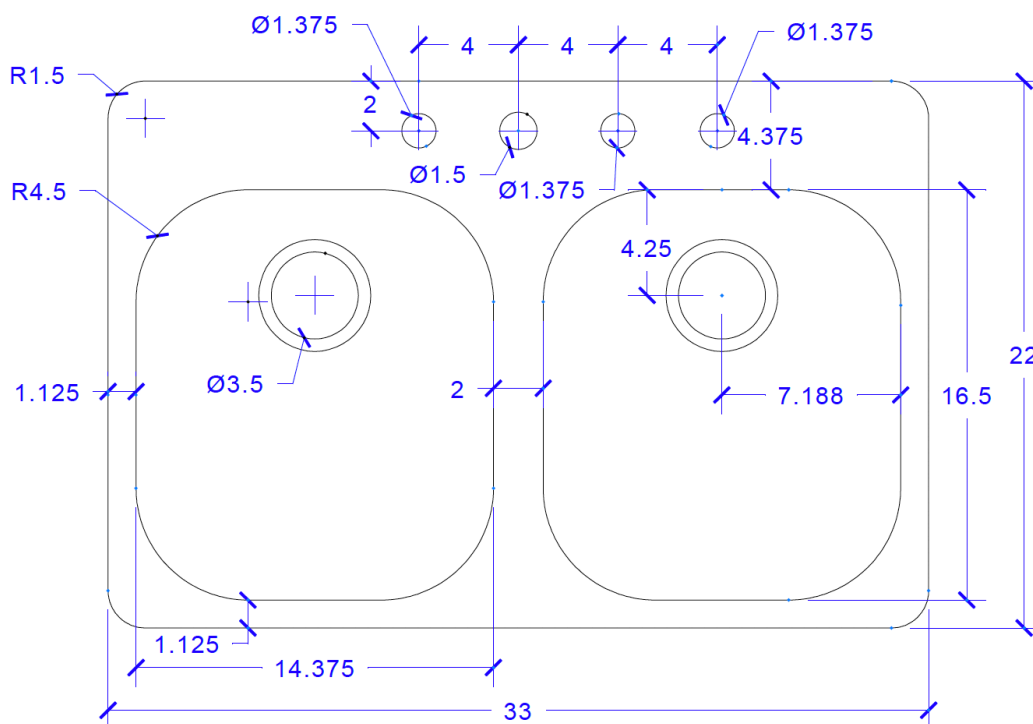

## Technical Specifications

- + Outer - 33" x 22" x 9"
- + Bowl Dimensions -  
14.5" x 16.5" x 9"
- + Drain - 3.5" diameter
- + Cabinet Size - 36" minimum