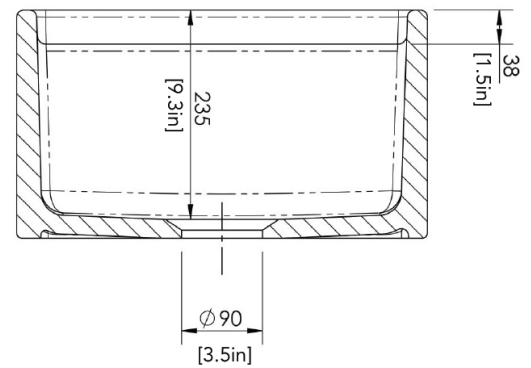

SIDE VIEW

Lifetime Warranty

All Sinkology products come with our lifetime warranty—the Sinkology Everyday Promise. You won't need it, but it's there.

CustomerService@Sinkology.com | 866.915.3003