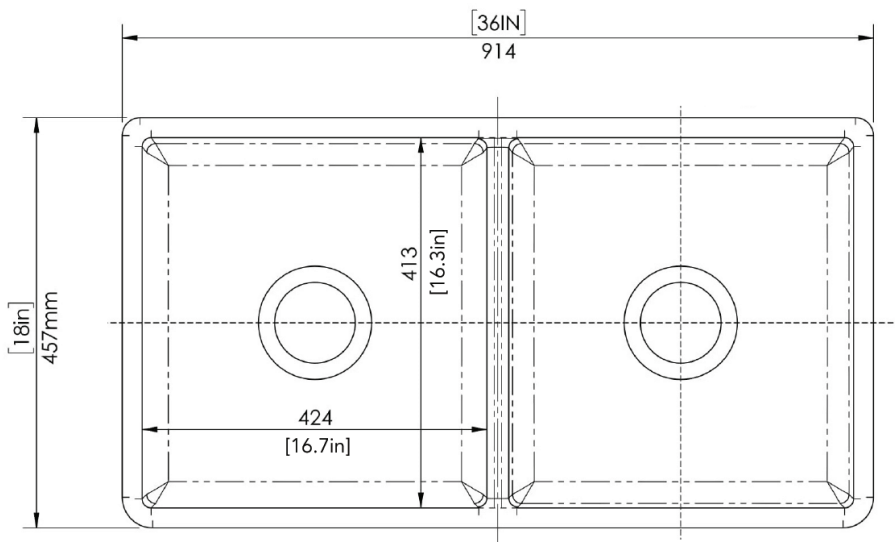

36" Double Bowl Fireclay Kitchen Sink

SINKOLOGY®

Technical Specifications

- + Outer - 36" x 18" x 10"
- + Inner - 16.7" x 16.3" x 9.3"
- + Weight - 135 lbs
- + Drain - 3.5" diameter
- + Cabinet Size - 36" minimum

TOP VIEW

SIDE VIEW

Lifetime Warranty

All Sinkology products come with our lifetime warranty—the Sinkology Everyday Promise. You won't need it, but it's there.

CustomerService@Sinkology.com | 866.915.3003