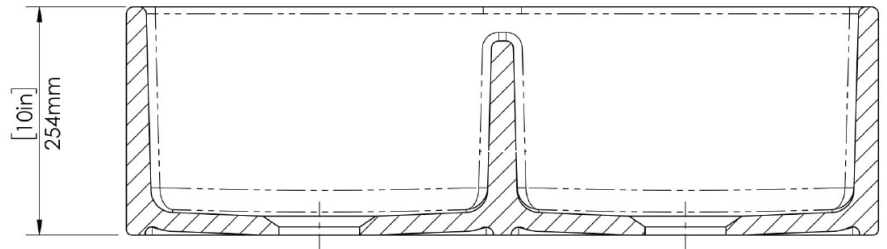

36" Double Bowl Fireclay Kitchen Sink

SINKOLOGY®

Technical Specifications

- + Outer - 36" x 18" x 10"
- + Inner - 16.7" x 16.3" x 9.3"
- + Weight - 135 lbs
- + Drain - 3.5" diameter
- + Cabinet Size - 36" minimum