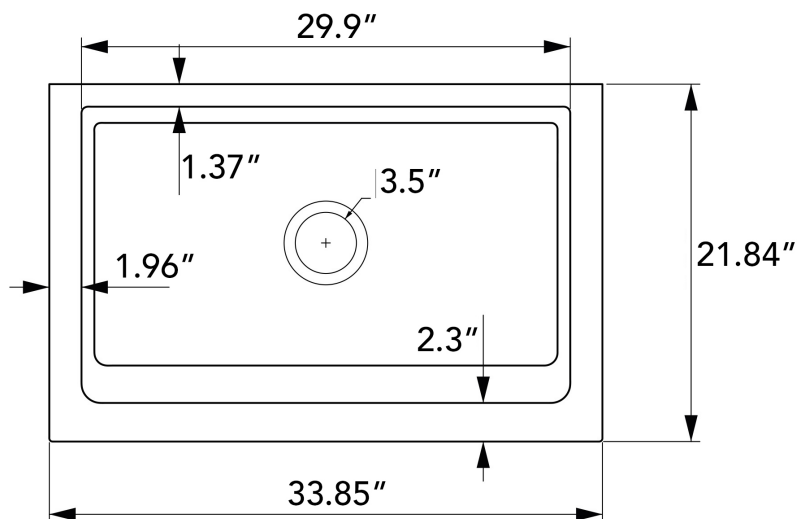

SINKOLOGY®

Technical Specifications

- + Outer - 33.85" x 21.84" x 9"
- + Inner - 31" x 18" x 8"
- + Weight - 80 lbs
- + Drain - 3.5" diameter
- + Cabinet Size - 36" minimum

FRONT VIEW (APRON-FRONT)

SIDE VIEW