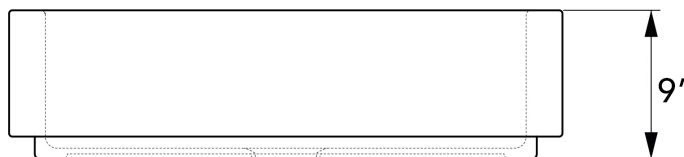

SINKOLOGY®

Technical Specifications

- + Outer - 33.85" x 21.84" x 9"
- + Inner - 31" x 18" x 8"
- + Weight - 80 lbs
- + Drain - 3.5" diameter
- + Cabinet Size - 36" minimum

FRONT VIEW (APRON-FRONT)

SIDE VIEW