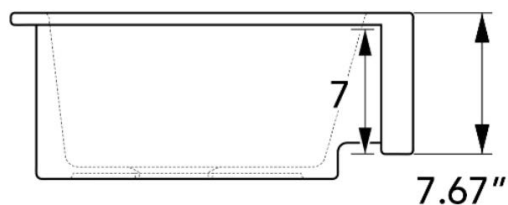

SINKOLOGY®

Technical Specifications

- + Outer - 33.85" x 21.84" x 9"
- + Inner - 31" x 18" x 8"
- + Weight - 80 lbs
- + Drain - 3.5" diameter
- + Cabinet Size - 36" minimum

FRONT VIEW (APRON-FRONT)

SIDE VIEW