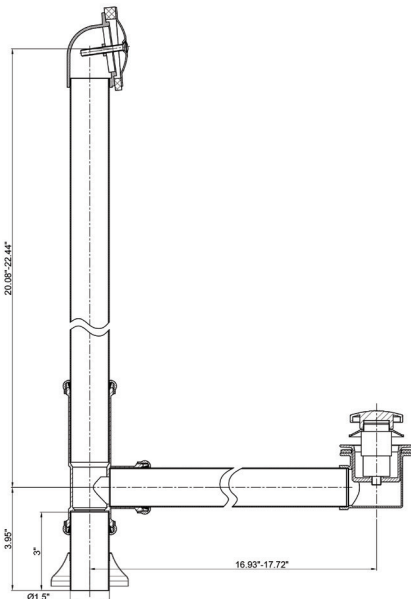

1.5" Pop-Up Bathtub Drain and Overflow Kit in Antique Copper

Model #SDT102-AC

The SinkSense® Pop-Up bathtub drain makes pairing the right tub simple. This soft-touch pop-up drain features a dome drain top for comfort while seated, and allows opening and closing with a simple push. Our lifetime warranty guarantees the durability of this drain for as long as you own it.

FEATURES

- **18" x 26.39" x 1.5"**
- Fits 1.5" standard-sized bathtubs
- Dome drain top opens and closes with a gentle press, and ensures comfort while seated
- Extended waste and overflow tube reaches 18 inches
- All-over finish for exposed clawfoot tubs or any freestanding bathtub
- Protected by our lifetime warranty

AVAILABLE COLORS / FINISHES

Antique Copper

INSTALLATION

Sinkology® bathtub drain and kit can be customized to fit a variety of freestanding bathtubs.

Sink drain installation instructions are available on the BILT® App. Download the BILT App today and search "Sinkology" to find install instructions specifically for your product and installation type or scan the QR Code for easy access.

SCAN FOR BILT 3D INSTRUCTIONS

POWERED BY BILT INTELLIGENT INSTRUCTIONS®

DIMENSIONS

LIFETIME WARRANTY

All Sinkology products are fully backed with a lifetime warranty - the Sinkology Everyday Promise™.

RECOMMENDED PRODUCTS

- Sinkology Euclid 6' Freestanding Bathtub in 14-Gauge Copper with Overflow (##TBT-7132HA-OF)
- Sinkology Heisenberg 5'6" Freestanding Clawfoot Bathtub in 14-Gauge Solid Copper with Overflow (#TBT-6631CL-OF)
- Sinkology Thales 5' Freestanding Bathtub in 14-Gauge Solid Copper with Overflow (#ST101-60HA-0)
- Sinkology Thales 5' Freestanding Bathtub in 14-Gauge Solid Copper with Overflow (2 Faucet Holes) (#ST101-60HA-2)
- Sinkology Thales 5' Freestanding Bathtub in 14-Gauge Solid Copper with Overflow (3 Faucet Holes) (#ST101-60HA-3)