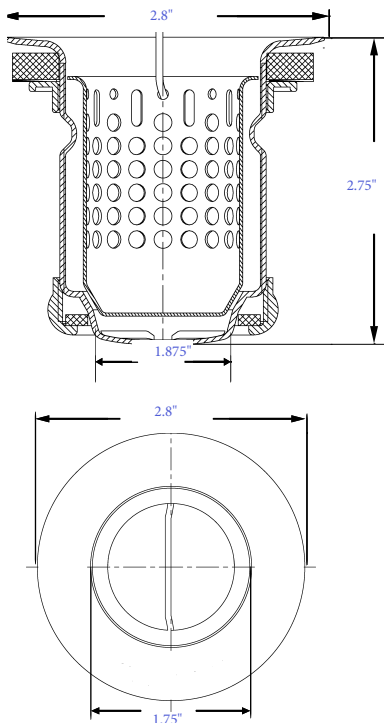

Sinkology drains are designed to match our unique sink materials and finishes. With an ultra-durable solid brass construction that is hand-finished, our drains are beautiful and functional. Our lifetime warranty guarantees the durability of this strainer for as long as you own it.

FEATURES

- **2.8" x 2.8" x 2.75"**
- Designed to fit the Angelico 15" bar and prep sink
- Fits 2" drain size
- Basket strainer features removable basket for easy cleaning
- Solid brass construction
- Protected by our lifetime warranty
- Antique Copper is aged to a medium-to-light tone for that classic copper look

AVAILABLE COLORS / FINISHES

Antique Copper

RECOMMENDED PRODUCTS

Sinkology Angelico Copper 15" Single Bowl Drop-In Kitchen Bar/Prep Sink (#KPD-1515HA)

DIMENSIONS

LIFETIME WARRANTY

All Sinkology products are fully backed with a lifetime warranty - the Sinkology Everyday Promise™.

INSTALLATION

Sinkology® kitchen drains are designed to fit any 2" drain hole. For more information, visit www.sinkology.com.

Sink drain installation instructions are available on the BILT® App. Download the BILT App today and search "Sinkology" to find install instructions specifically for your product and installation type or scan the QR Code for easy access.

SCAN FOR BILT. 3D INSTRUCTIONS

POWERED BY BILT INTELLIGENT INSTRUCTIONS®