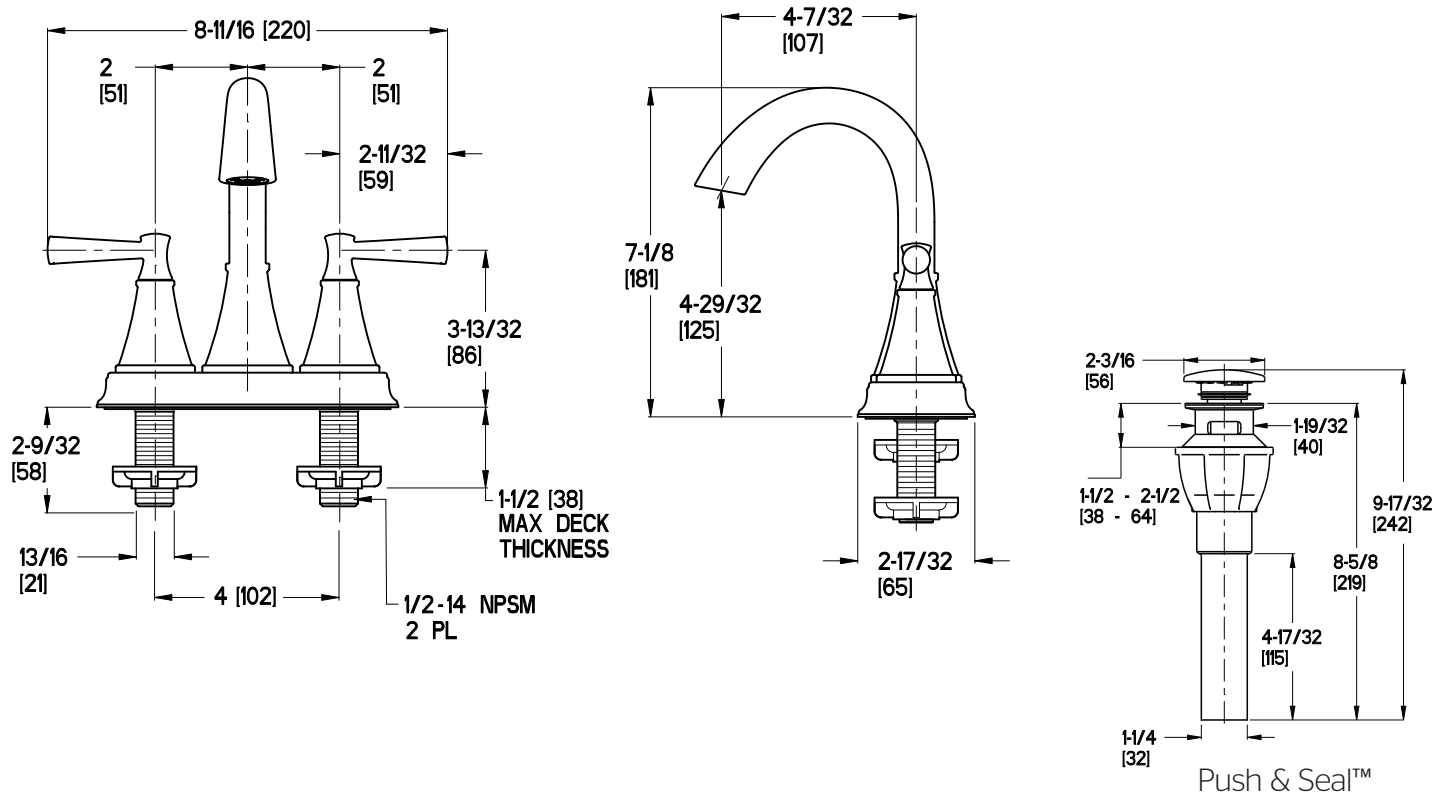

### Features

- 1.2 GPM Flow Rate
- 3-Hole Installation
- Fixed Hubs
- High Arc Spout
- Push & Seal™ Pop-Up
- TiteSeal™ Deck Plate
- PVD Finish (KK Only)
- Pforever Seal™ Ceramic Disc Valves
- Limited Lifetime Warranty

## Dimensions

Ø1 Min to Ø1-1/2 Max. Deck Hole Openings