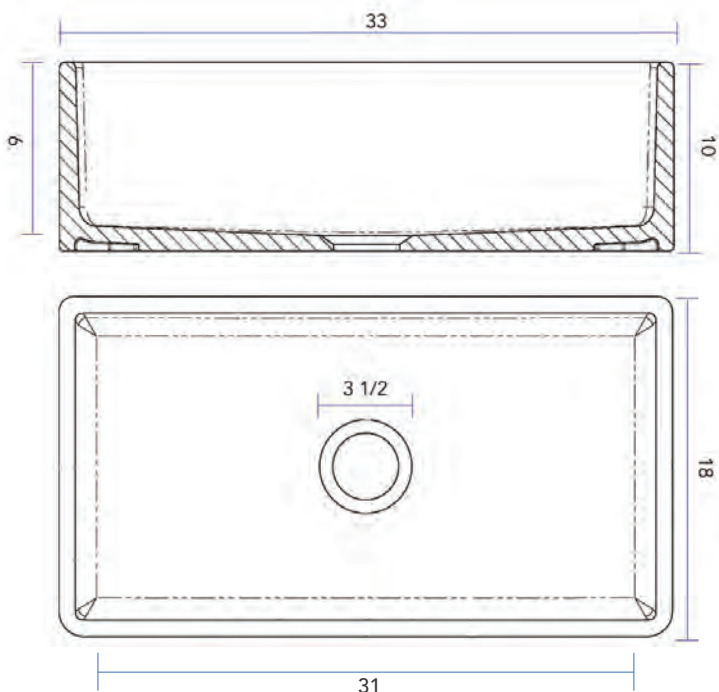

Austen 33" Fireclay Sink

SINKOLOGY®

Farmhouse Apron Kitchen Sink

Model #SK493-33FC

Material: SureFire® Fireclay

Sink Dimensions

- Overall Dimensions: 33" x 18" x 10"
 - Bowl Dimensions: 31" x 16.25" x 9"
 - Sink Depth: 10"
 - Sink Weight: 94 lbs.
 - Drain Connection Size: 3.5"
- Drain Location: Center
- Number of Faucet Holes: 0
- Minimum Cabinet Width: 36"

DIMENSIONS

INSTALLATION

- Pro Installation, Farmhouse Undermount
- Flush or Reveal
- Due to the manufacturing process, each fireclay sink will vary slightly dimensionally. We recommend using the actual sink to be installed, not templates, to ensure an exact fit.